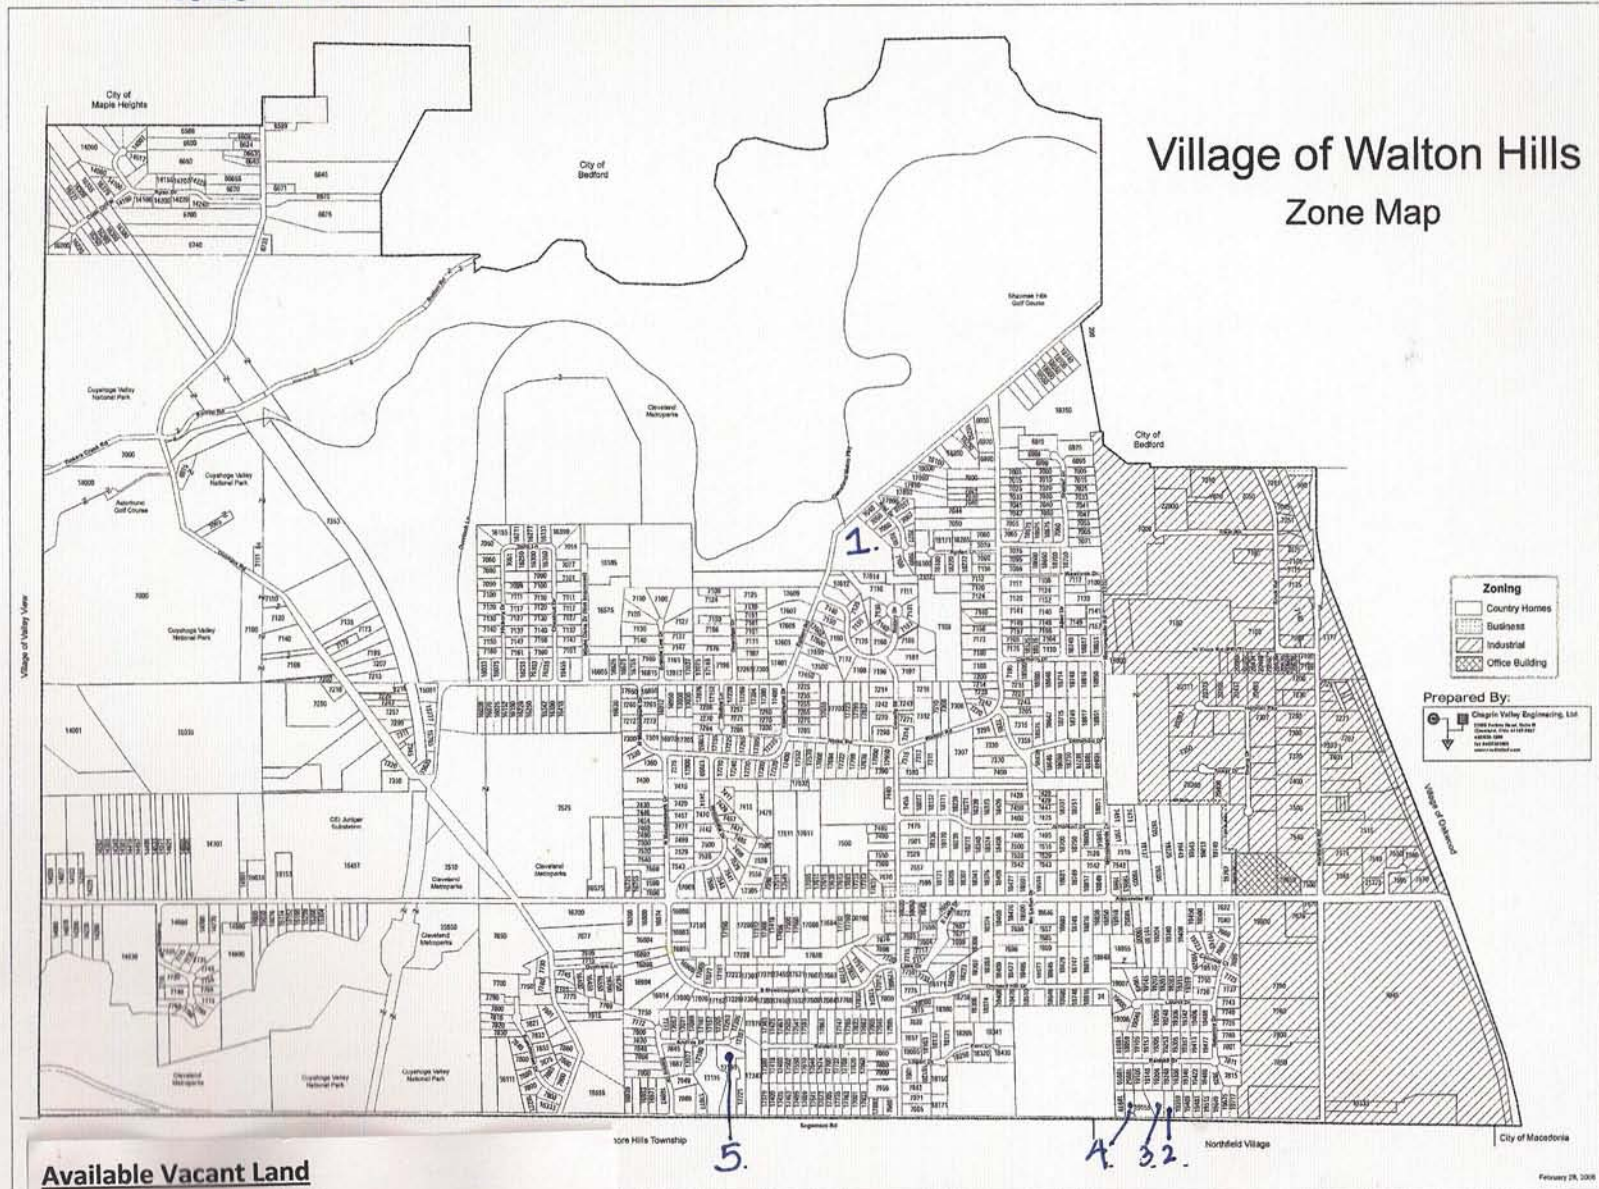

Vacant Land Available

Village of Walton Hills  
Zone Map

**Available Vacant Land**

- 1) Egbert Road – 9 acres
- 2) Sagamore Road – 120x335; .897 acres
- 3) Sagamore Road – 105x372; .923 acres
- 4) Sagamore Road - .923 acres
- 5) Andras Drive - .92 acres; 259x139